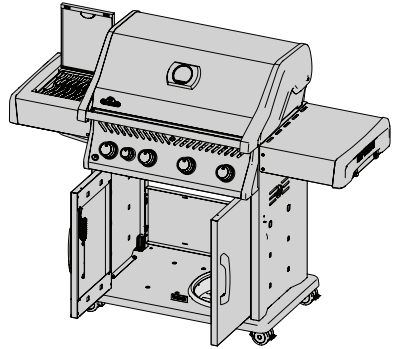

RXT525SIB-1