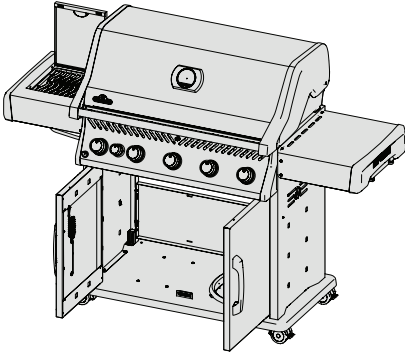

RXT625SIB-1